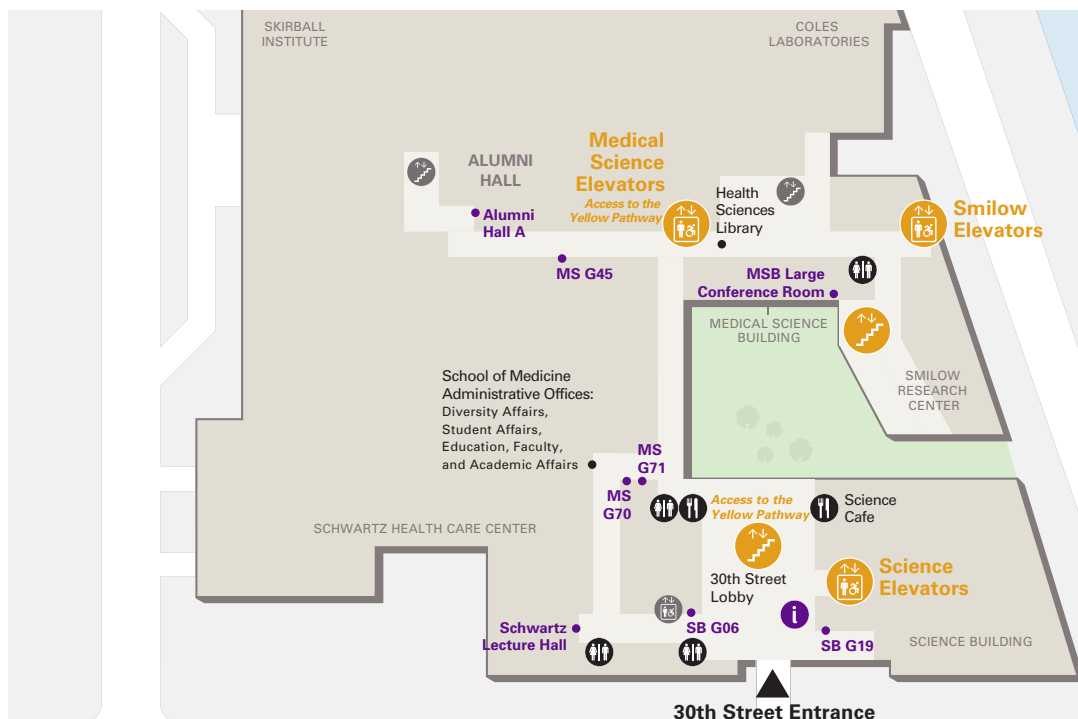

NYU School of Medicine Conference Room Map

1st Floor

- Farkas Auditorium
 - Berman Lecture Hall (Alumni Hall B)
-
- Murphy Conference Room
 - MS 1 90 Conference Room
 - MS 1 93 Conference Room
 - MS 1 94 Conference Room
-
- SB 1 03 Conference Room
 - SB 1 08 Conference Room
 - SB 1 13 Conference Room
-
- Smilow Conference Room A
 - Smilow Meeting Room
 - Smilow Seminar Room
-
- Coles Conference Room 101
 - Coles Conference Room 105
 - Coles Conference Room 109

Ground Floor

- Alumni Hall A
-
- MSB Large Conference Room
 - MS G 45 Conference Room
 - MS G 70 Conference Room
 - MS G 71 Conference Room
-
- SB G 06 Conference Room
 - SB G 19 Conference Room
-
- Schwartz Lecture Hall