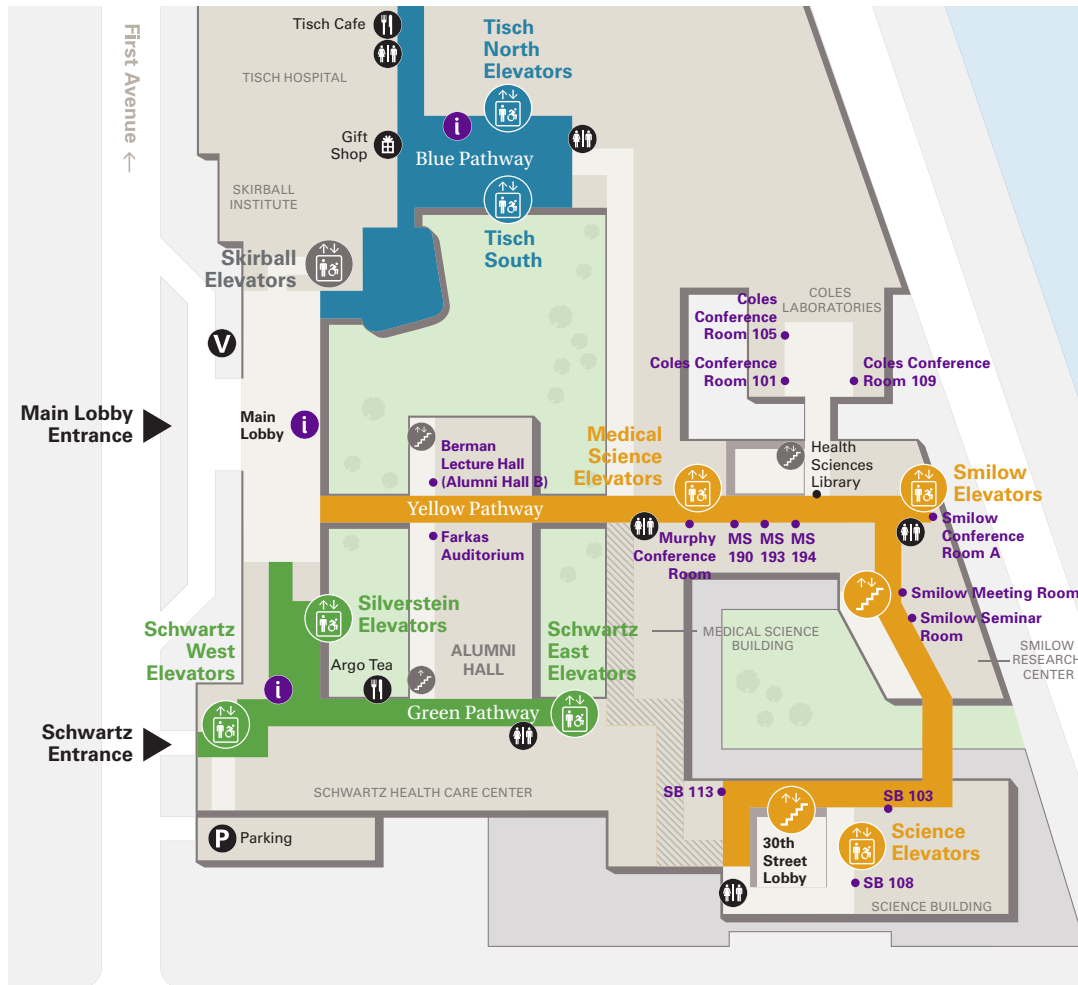

NYU School of Medicine Conference Room Map

1st Floor

- Farkas Auditorium
 - Berman Lecture Hall (Alumni Hall B)
-
- Murphy Conference Room
 - MS 1 90 Conference Room
 - MS 1 93 Conference Room
 - MS 1 94 Conference Room
-
- SB 1 03 Conference Room
 - SB 1 08 Conference Room
 - SB 1 13 Conference Room
-
- Smilow Conference Room A
 - Smilow Meeting Room
 - Smilow Seminar Room
-
- Coles Conference Room 101
 - Coles Conference Room 105
 - Coles Conference Room 109

Ground Floor

- Alumni Hall A
-
- MSB Large Conference Room
 - MS G 45 Conference Room
 - MS G 70 Conference Room
 - MS G 71 Conference Room
-
- SB G 06 Conference Room
 - SB G 19 Conference Room
-
- Schwartz Lecture Hall